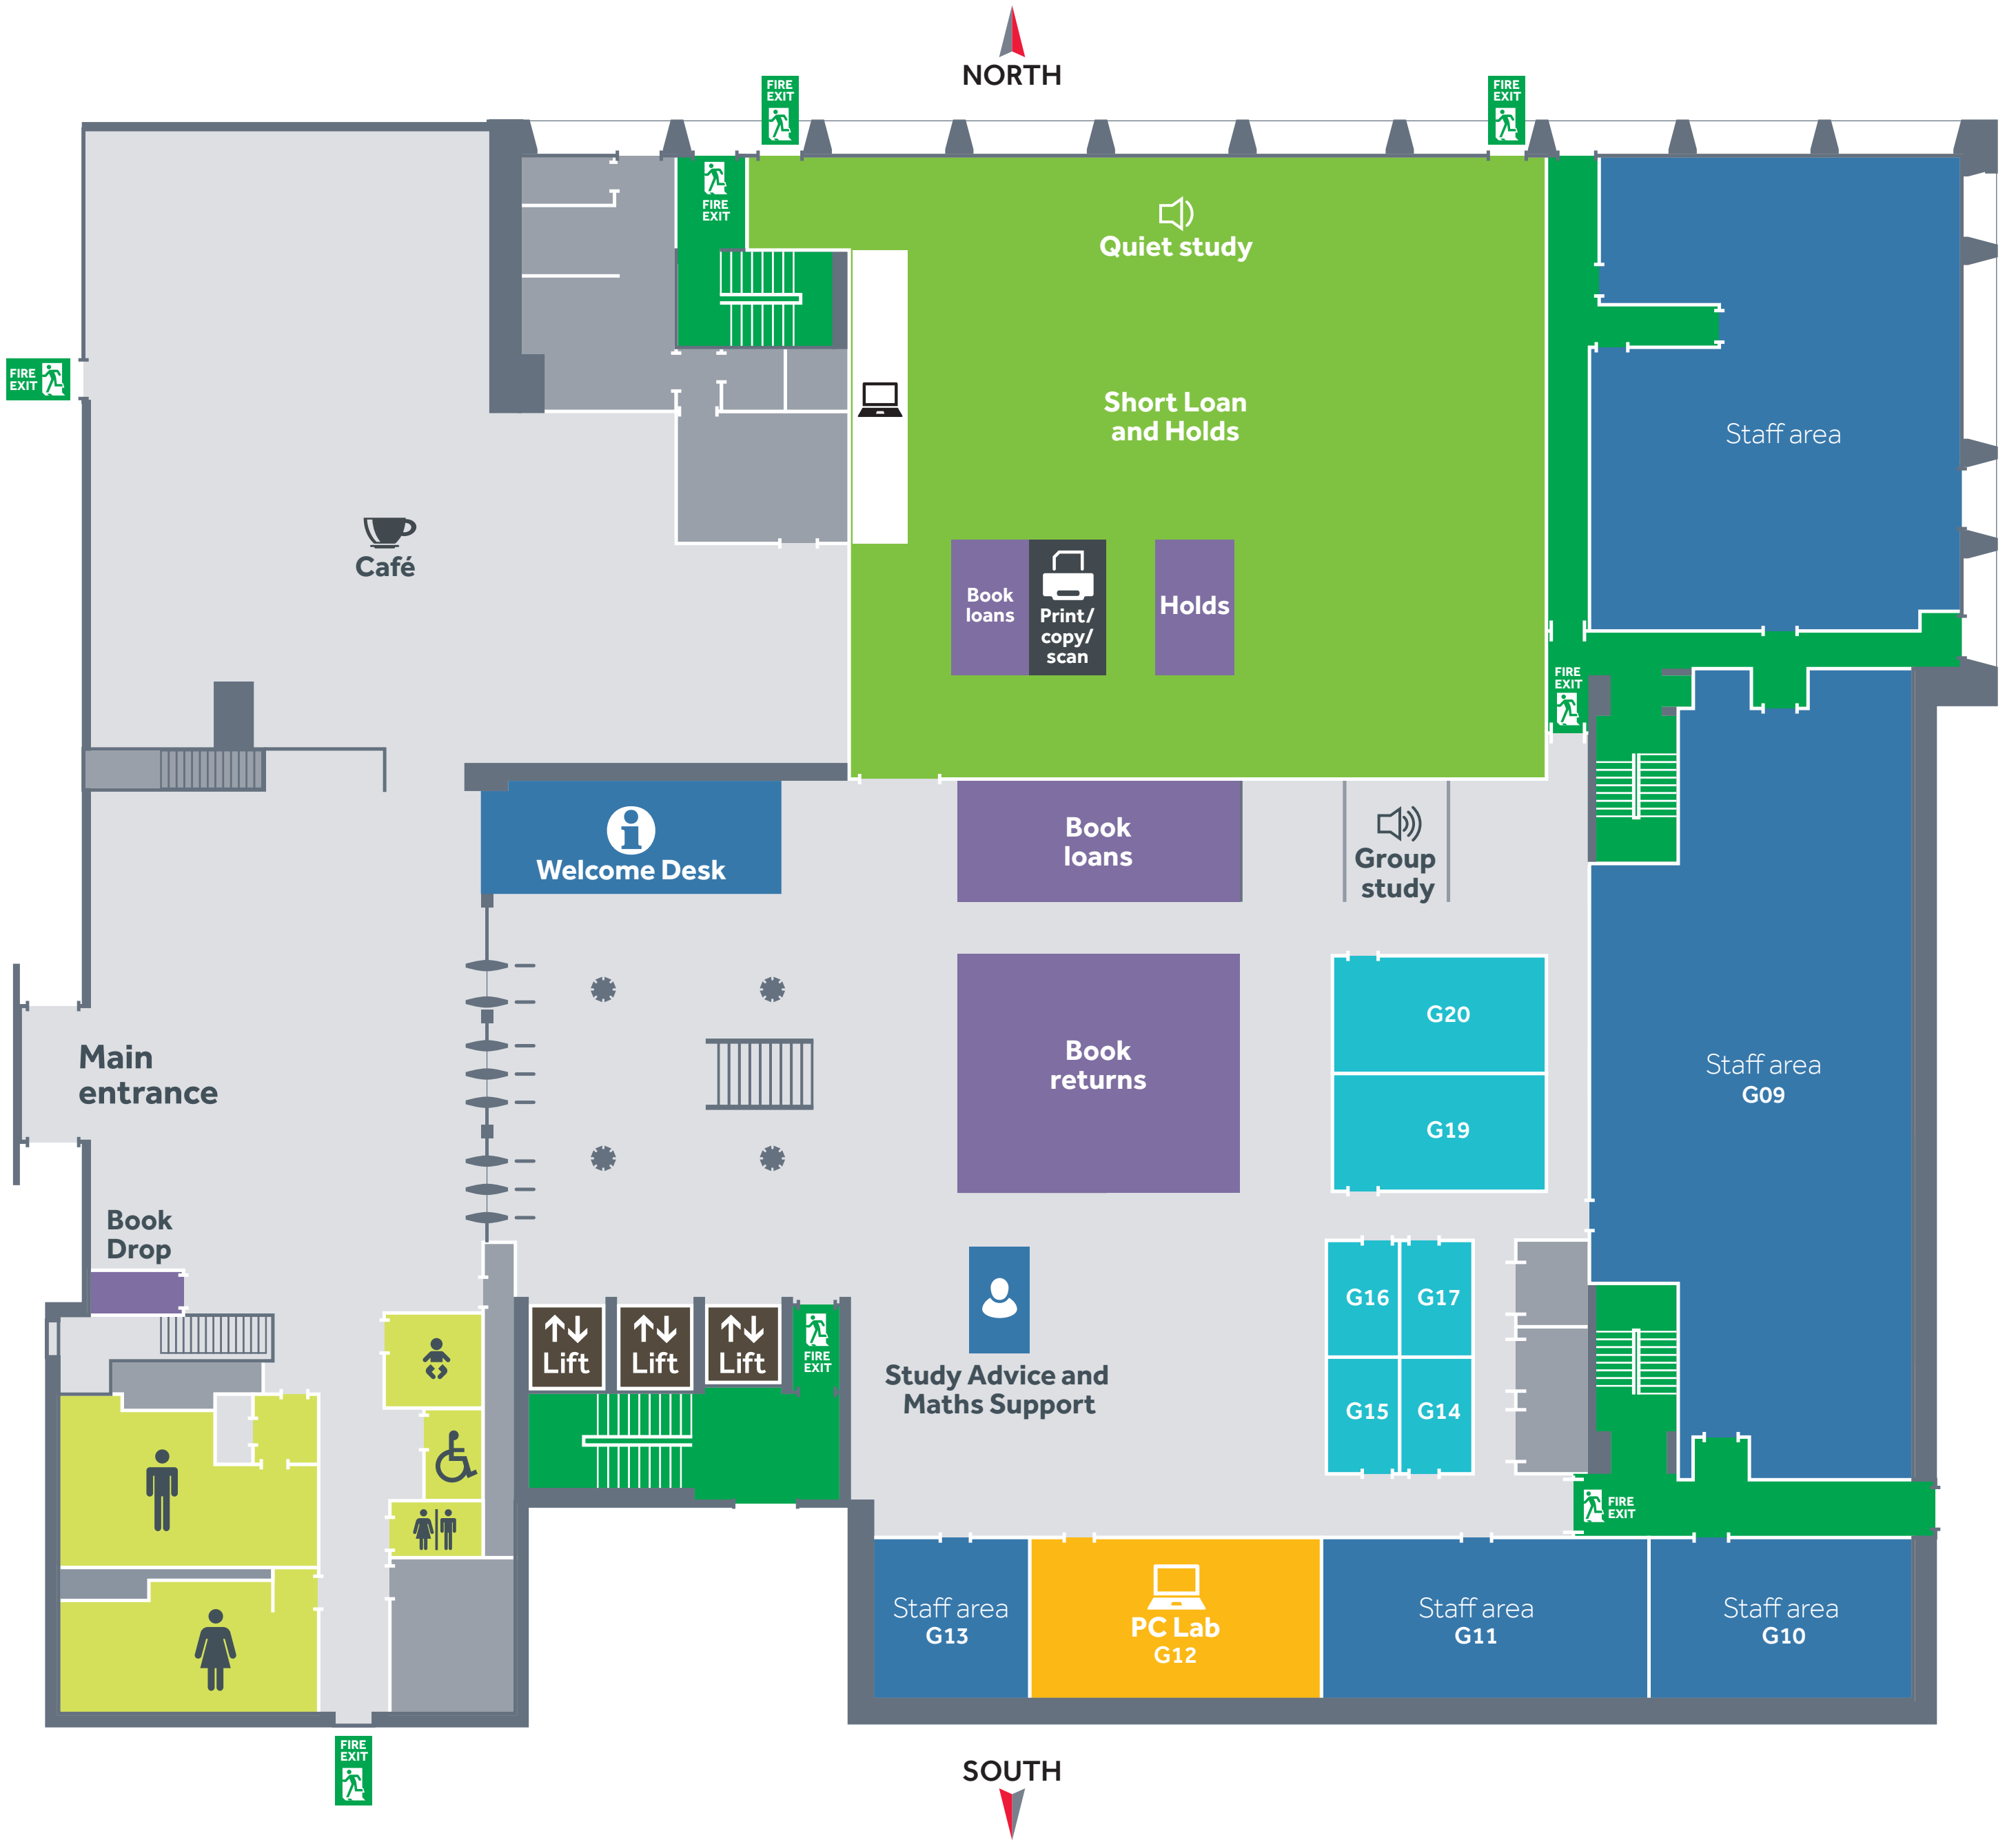

GROUND FLOOR

On this floor

- Loans, returns and renewals
- Short Loan and Holds
- Meeting/Training rooms (G14–G20)
- PC Lab (G12)
- i Welcome Desk
- u Study Advice and Maths Support
-)) Group study spaces
-) Quiet study spaces
- Catalogue and PCs
- Print/copy/scan facilities
- Café
- ↑
Lift
↓ Lifts
- Toilets, Family room