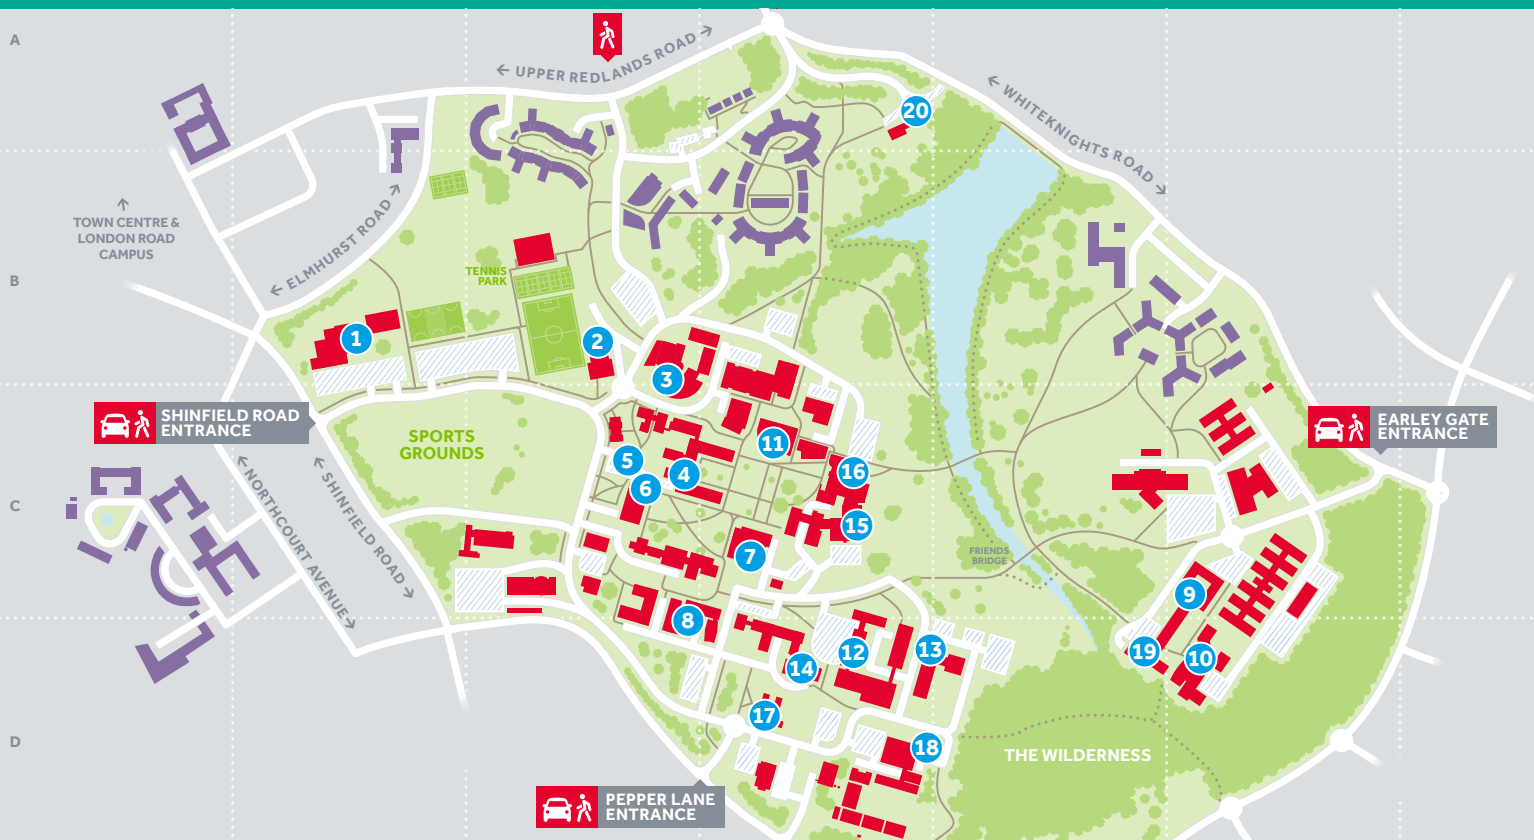

# AUTOMATIC EXTERNAL DEFIBRILLATORS (AEDs)

- |  |  |
|--|--|
| 1 SportsPark reception (x8799)                     | 11 Palmer – reception (Building 26)              |
| 2 Estates and Facilities reception (x8958)         | 12 Chemistry main entrance                       |
| 3 Henley Business School – reception               | 13 RSSL – Staff entrance outside first aid room  |
| 4 Edith Morley – next to Support Centre            | 14 Maths – Digital Technology Services reception |
| 5 Security mobile unit (based in patrol vehicle)   | 15 Park House Meadow Suite reception             |
| 6 Whiteknights House security control room (x6300) | 16 RUSU – main reception                         |
| 7 Library – reception                              | 17 Polly Vacher – main reception                 |
| 8 Wager main entrance foyer                        | 18 Philip Lyle – reception                       |
| 9 Harry Pitt – Psychology reception                | 19 Meteorology – reception                       |
| 10 Agriculture – reception                         | 20 Foxhill House – reception                     |

## Other campuses automatic external defibrillators (AEDs)

London Road Campuses –  
Eat and Drink at London Road

Henley Business School  
Greenlands – Reception

CEDAR Farm – Reception