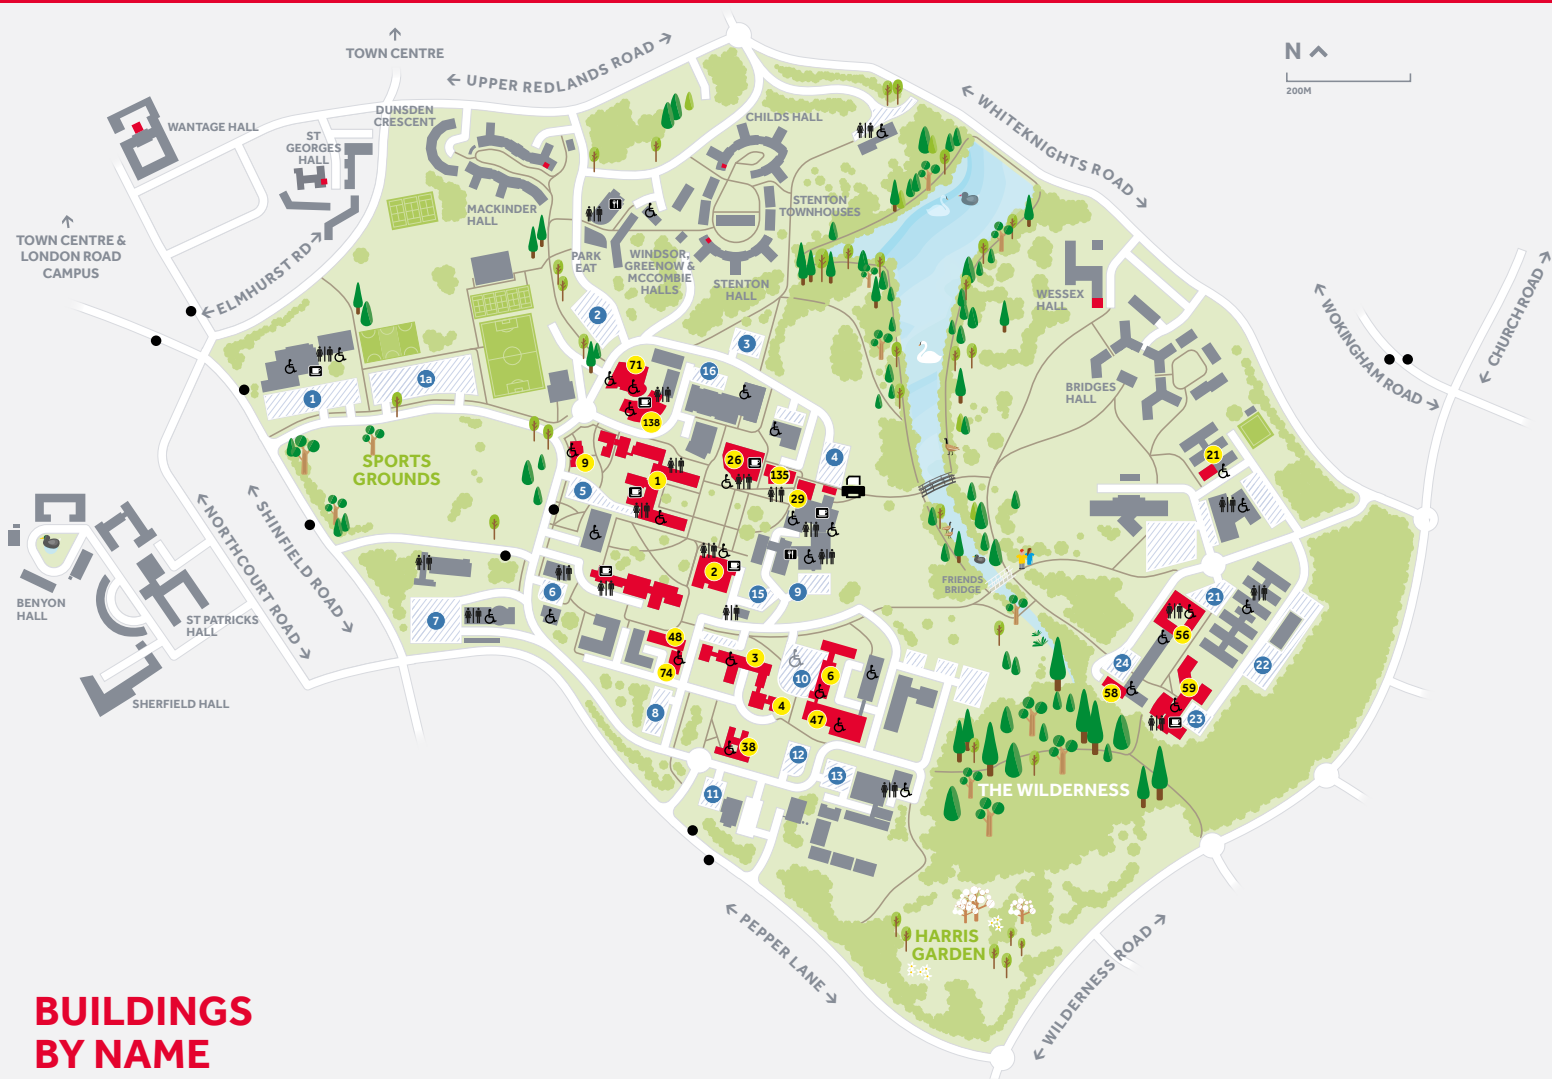

Where can I study?

In addition to the Library, there are many other study spaces on campus

BUILDINGS BY NAME

2 Library

Building	Study spaces*
48 Allen Laboratory	15
74 Archaeology	40
59 Agriculture	64
135 Carrington 101 and 201	80
6 Chemistry	68
1 Edith Morley	175
138 Henley Business School	198
47 Harry Nursten	46
56 Harry Pitt	71
71 ICMA Centre	105

3 JJ Thomson	34
4 Mathematics	12
58 Meteorology	50
9 Old Whiteknights House	20
26 Palmer	62
38 Polly Vacher	56
29 RUSU: 3Sixty upstairs The Study	30 75
21 Study@TOB2	64

Hall	Study spaces*
Childs	11 JCR
St Georges	15 Oakhurst Common room
Mackinder	11 JCR
Stenton	12 JCR
Wantage	17 Computer room
Wessex	44 Library

*Numbers given are approximate

- Walking paths
- Bus stop (to/from Reading)
- Buildings with study spaces
- Other buildings
- ☺ Cafes and eateries
- ① Car parks
- ♿ Accessible parking & Readibus stop
- 🚲 Readibike bike hire station
- 🖨 Free printing (The Study only)
- ♿ Gender-neutral toilets
- ♿ Accessible Toilets

For a comprehensive list of all study spaces, visit reading.ac.uk/library/refurb