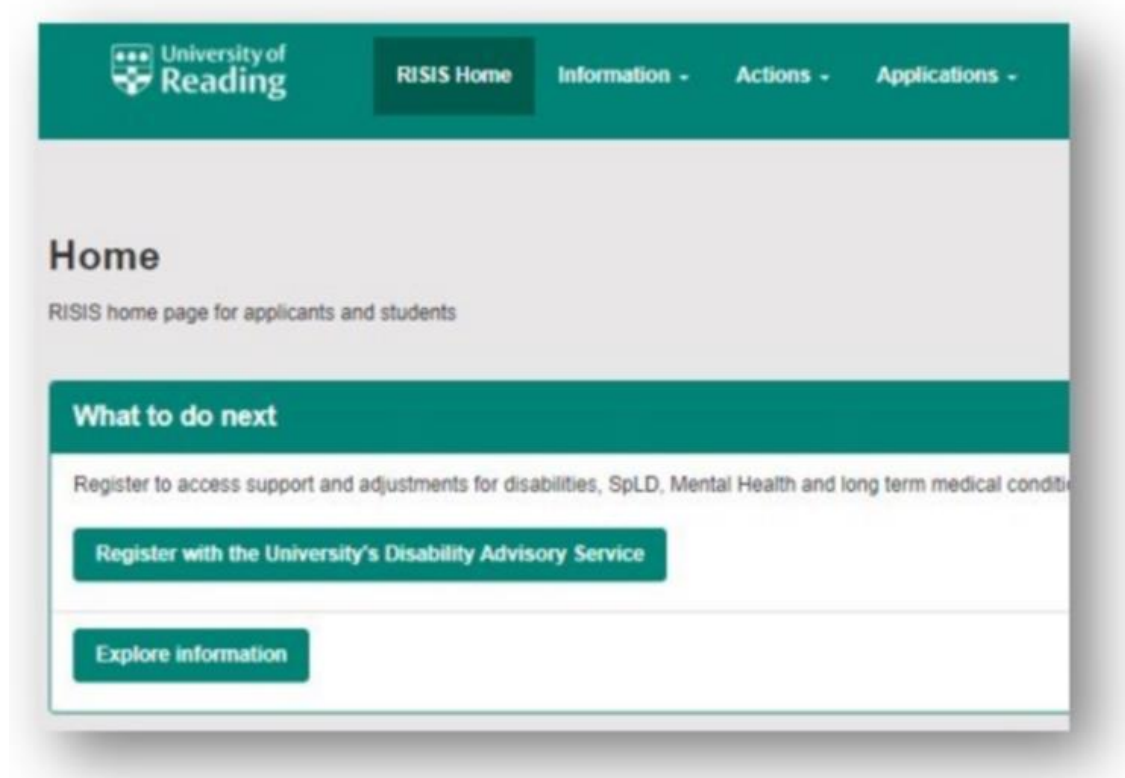

How to register with DAS

The majority of students/applicants will be able to access the form via the 'what to do next' container on their [RISIS home page](#) (as shown below). This button is simply a shortcut to the Personal data page where they will find the option to begin/continue a registration form.

Students/applicants can access the Personal data page by selecting the 'Information' drop-down from the top menu options (shown below).