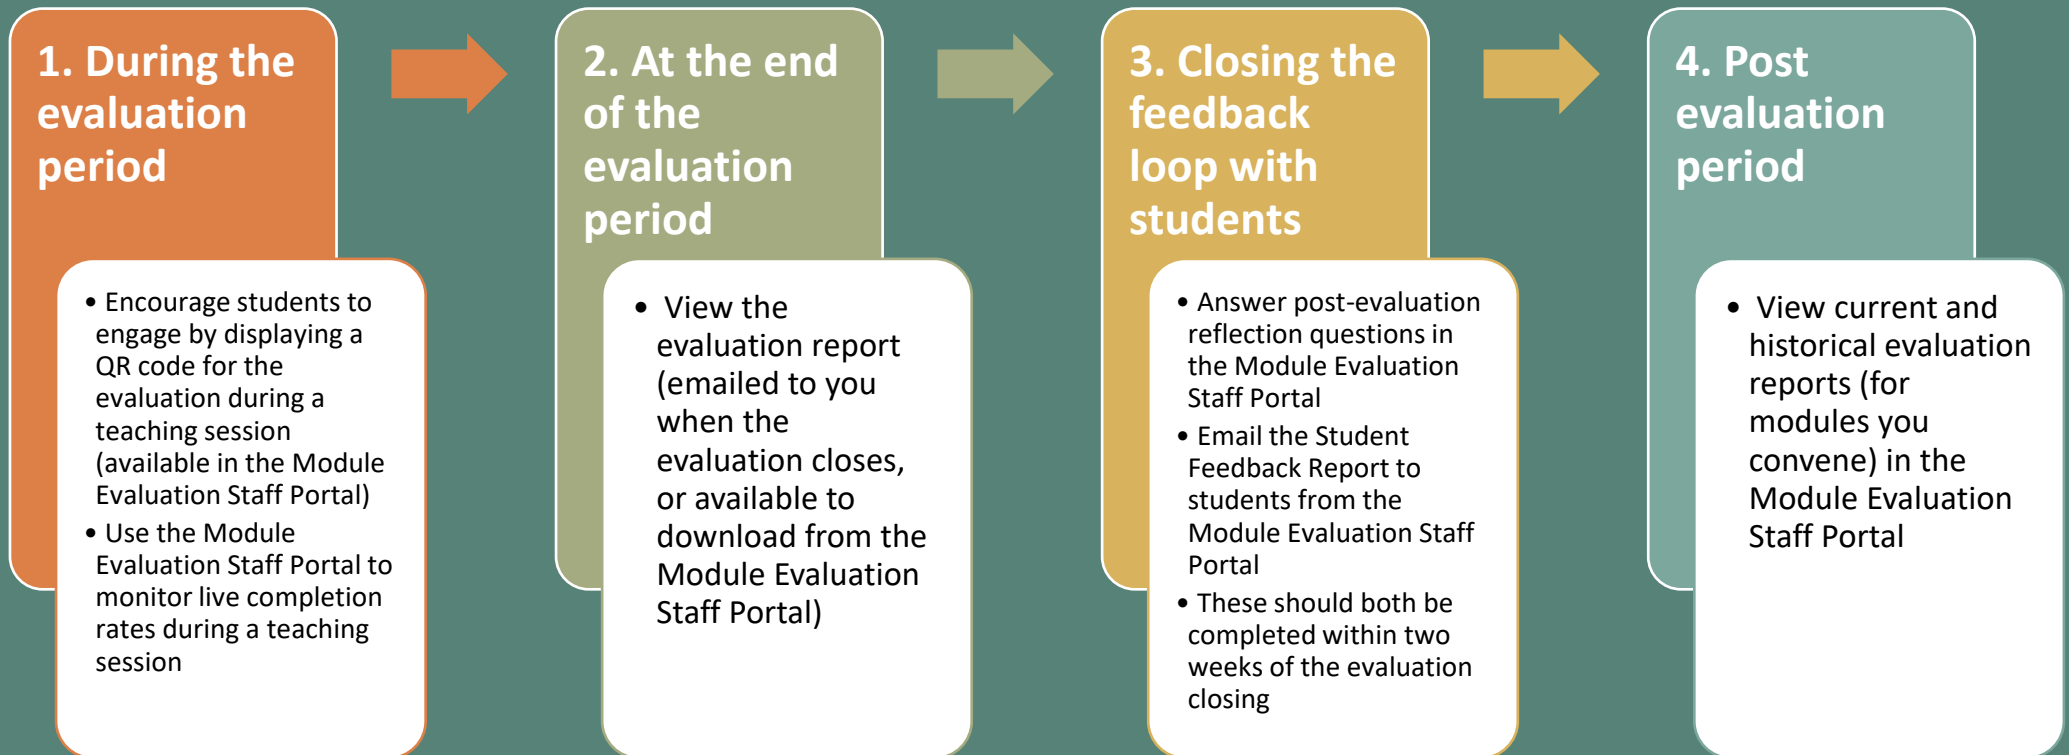

Module Evaluations

New Module Evaluation Staff Portal

Log in using your University username and password: reading.evasysplus.co.uk

More information, training videos and guidance documents can be found on the [Module Evaluations website](#)