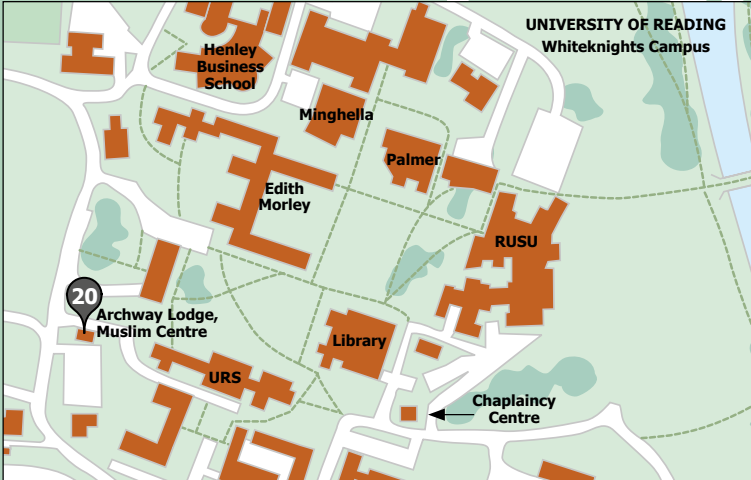

10

35 London Street, RG1 4PS

2nd Sunday, 3pm

0118 941 6976 (evenings only)

sarah.benfield@btinternet.com

www.unitarian.org.uk

*maps not to scale

Cumberland Road
Aniff Rd
13
14