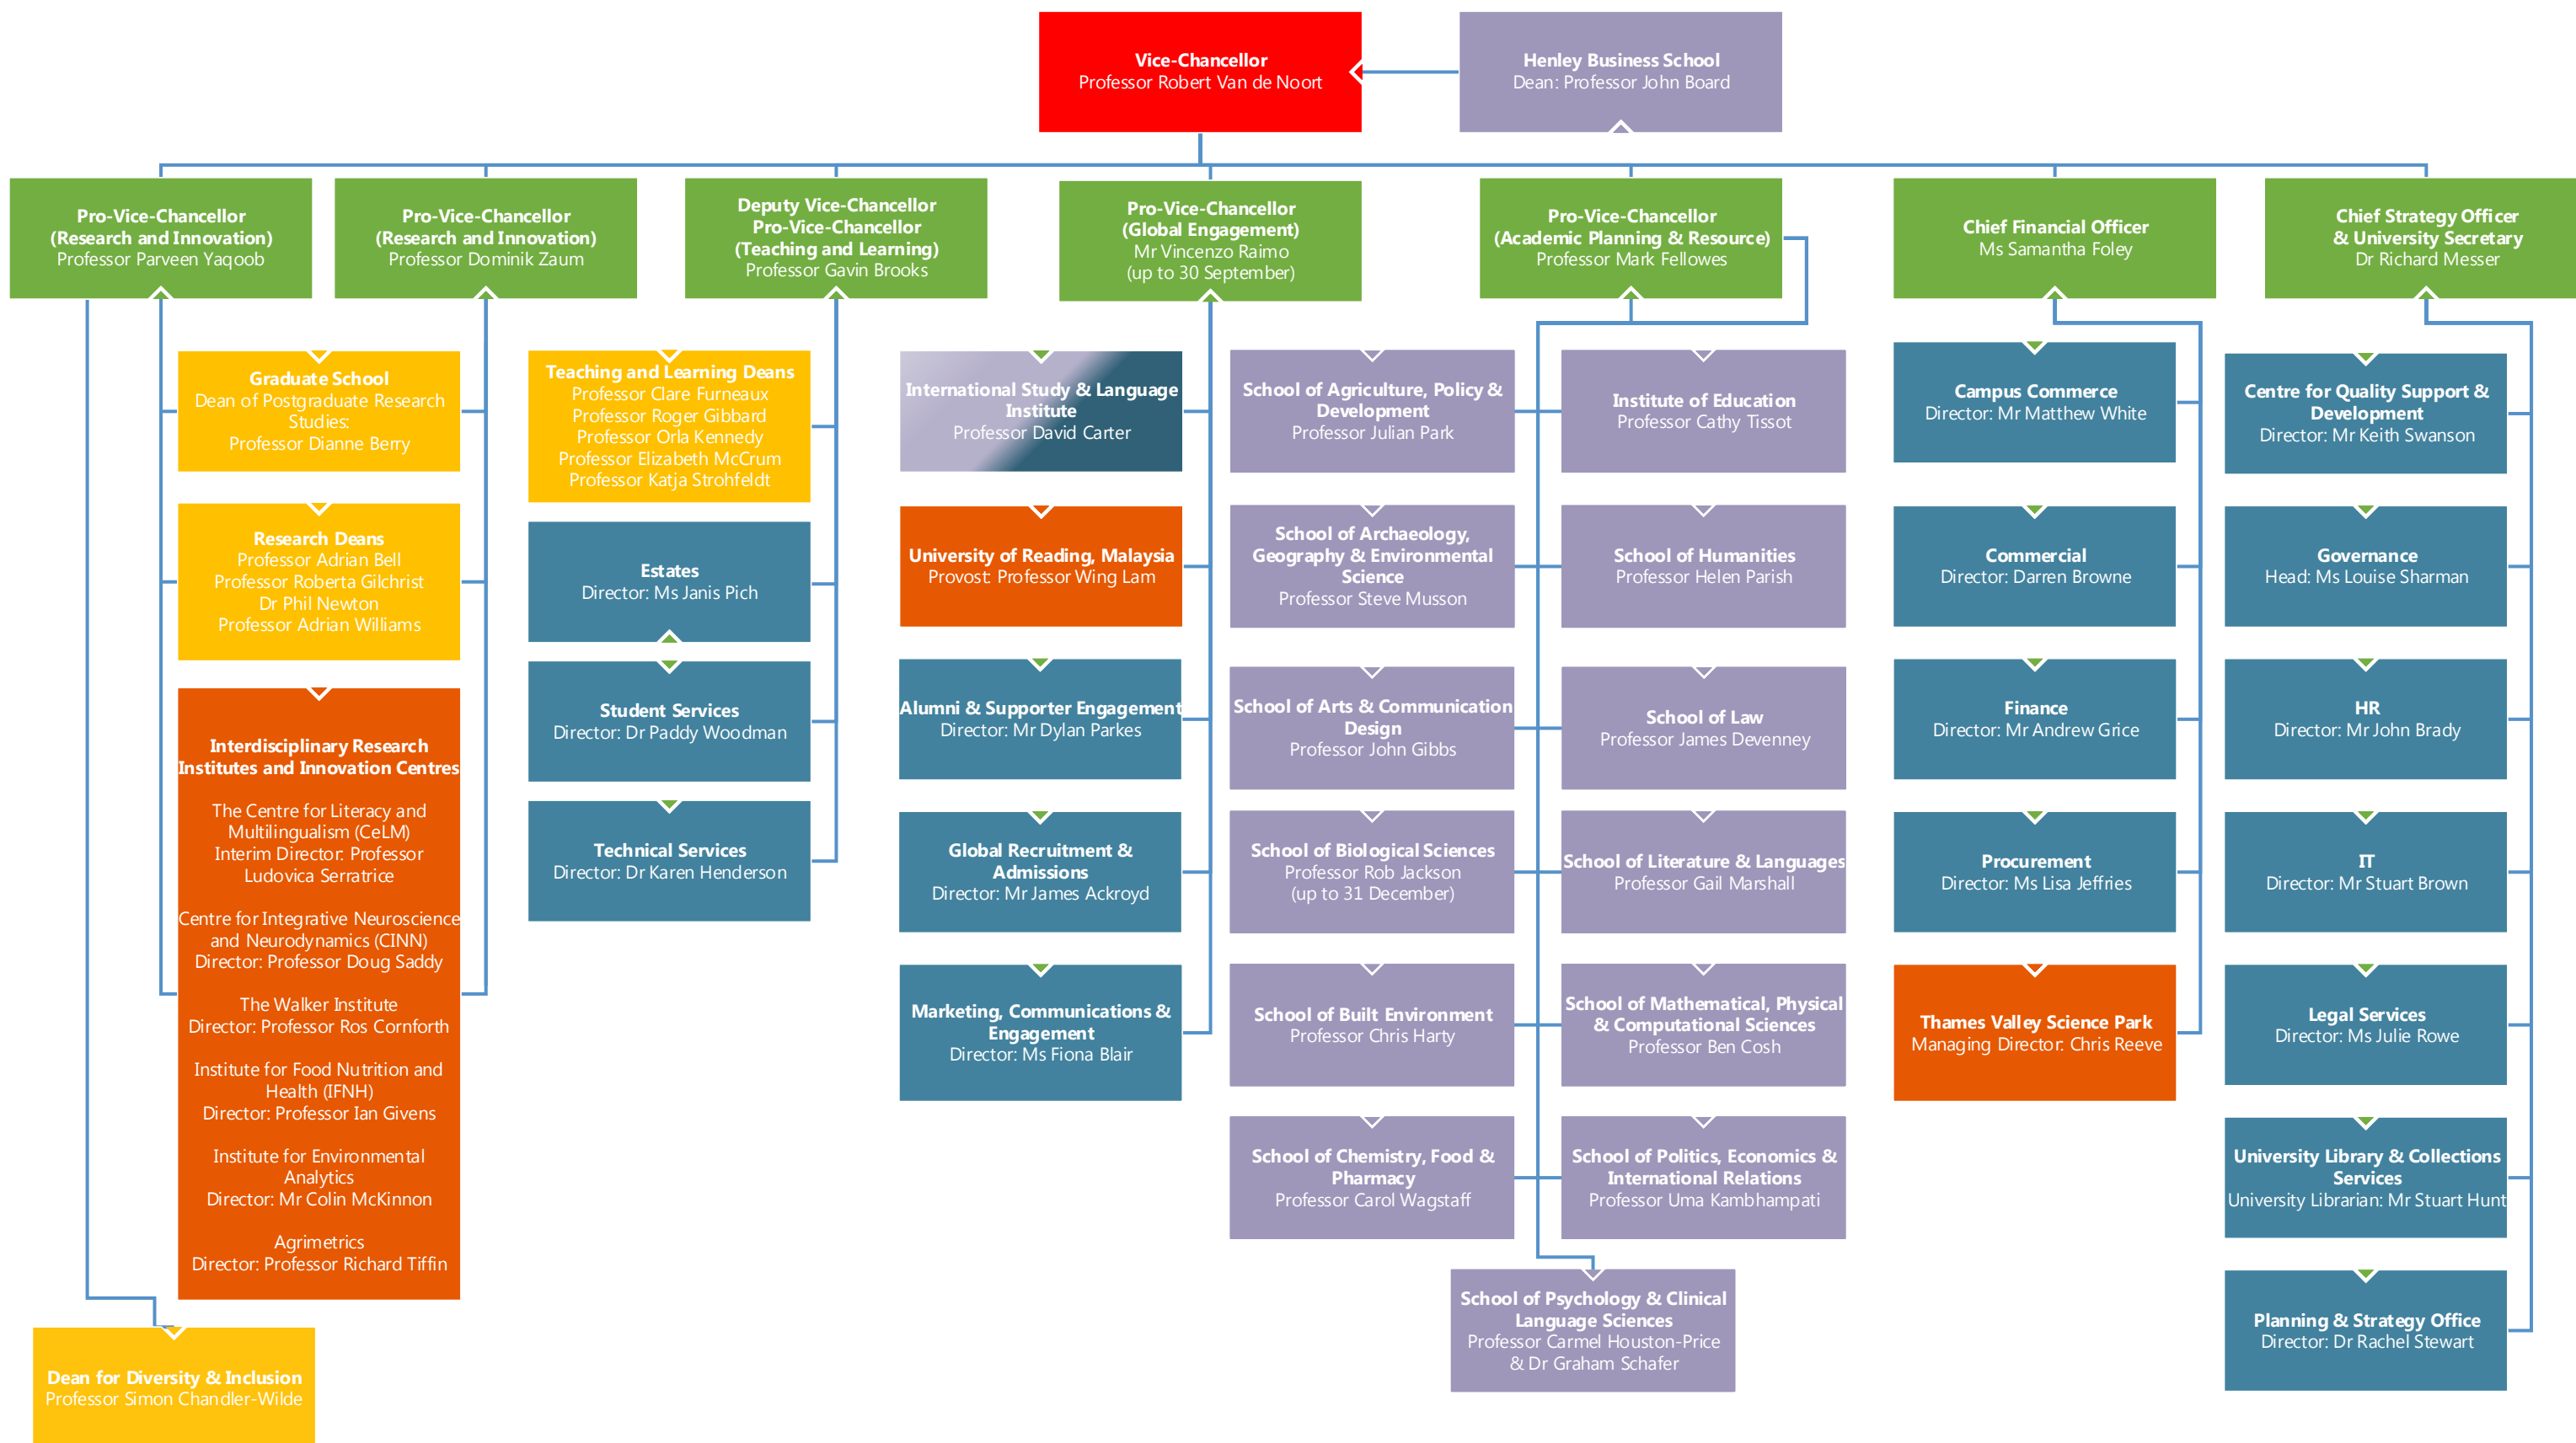

The University's High Level Organisational Structure up to 30 September 2019

- UEB Members
- Schools
- Functions
- Deans
- Other

The University's High Level Organisational Structure from 1 October 2019