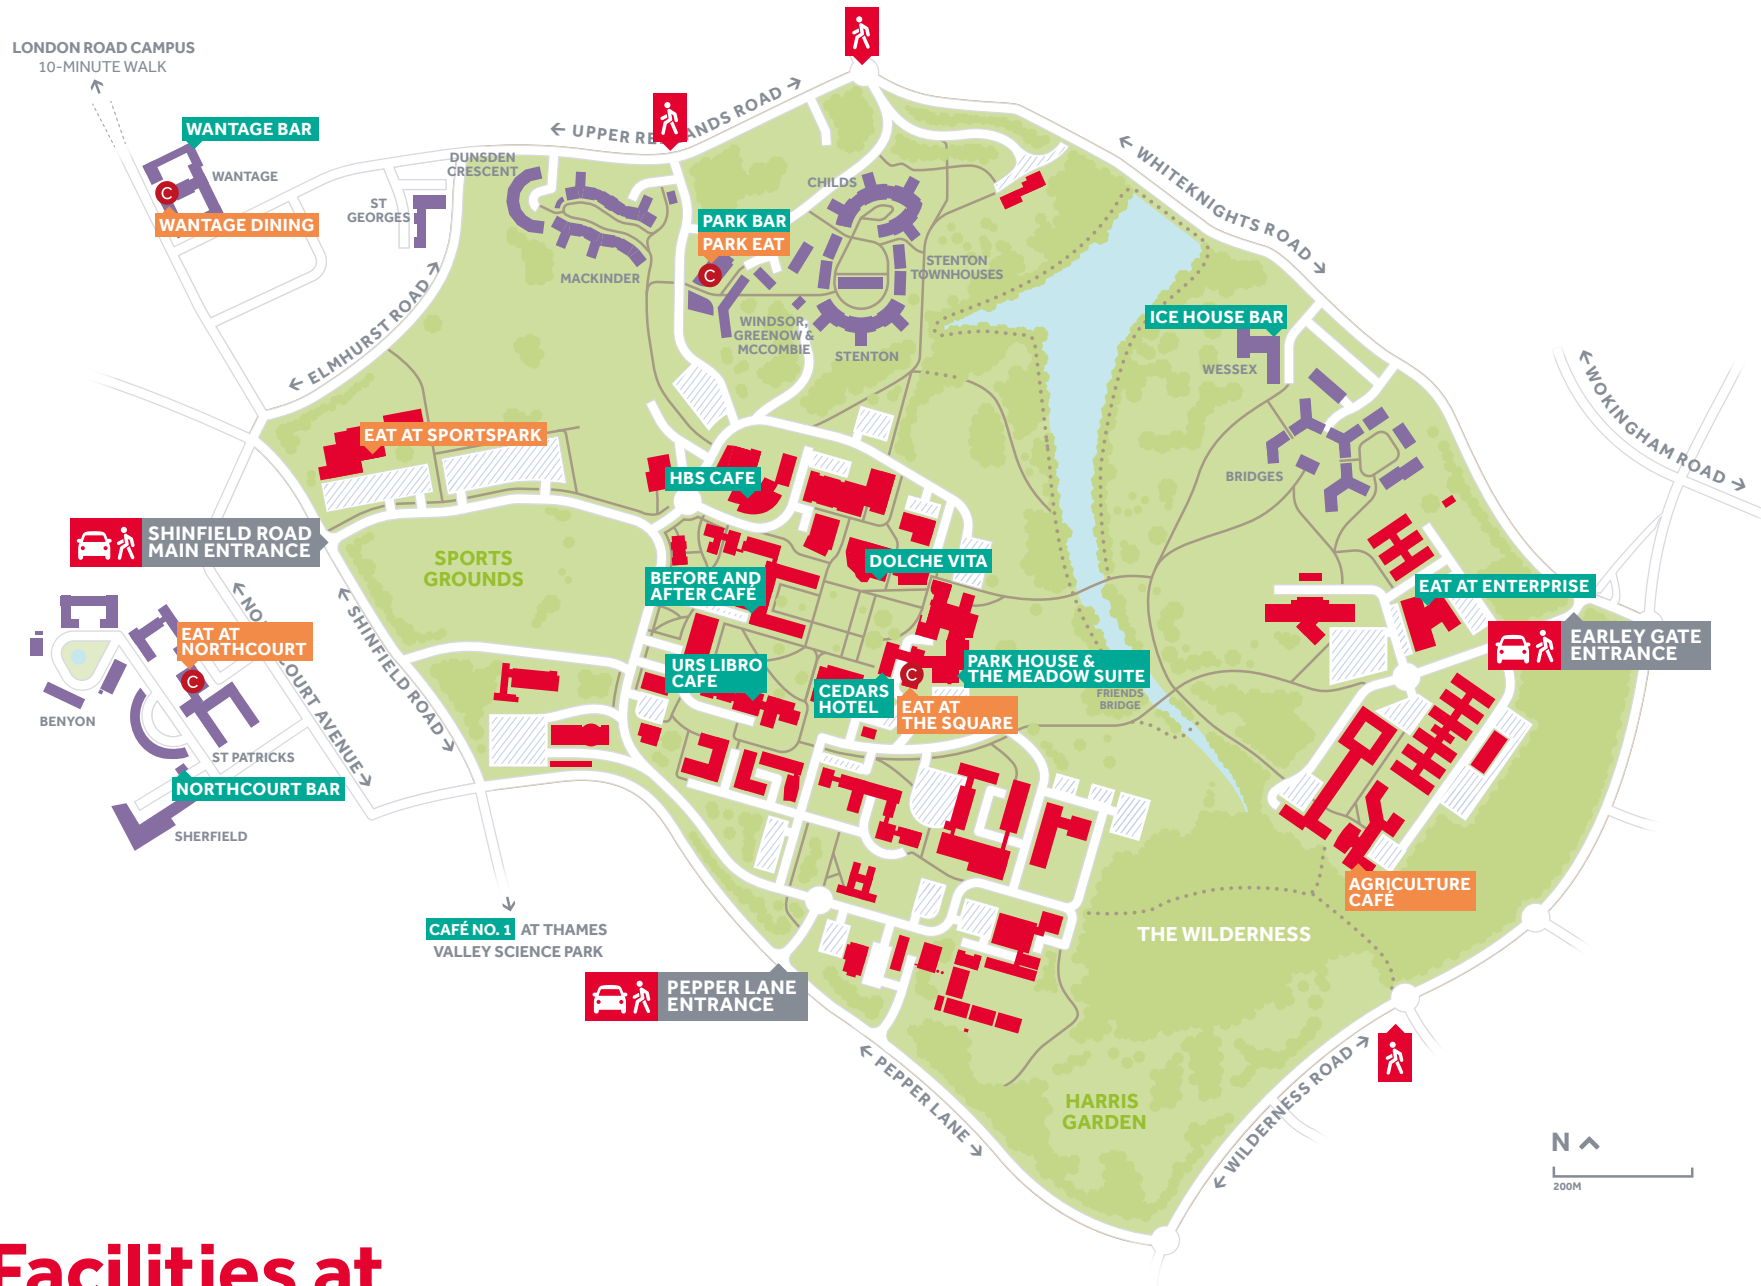

LONDON ROAD CAMPUS

KEY

- Academic buildings
- Halls of residence
- ▶ Catering facility accepting Catered Package
- ▶ Catering facility
- C Coca-Cola Freestyle Location
- Walking paths
- - - Unlit paths
- Bus stop
- 🚶 Pedestrian entrance

Catering Facilities at the University of Reading