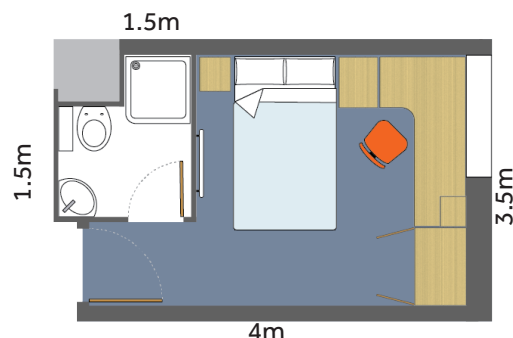

WALKING DISTANCE

15minutes to central Whiteknights Campus.

BED SIZE:

En-suite

Single bed:
3'0" - 6'3"

Premium en-suite

(inc Benyon Farmhouse L2-1)
Small double: 4'0"-6'3"

Premium en-suite (in Benyon Farmhouse)
Double: 4'6" - 6'3"

Each room contains bed, desk, chair, shelves, wardrobe, rubbish bin and underbed storage. En-suite bathrooms have a sink, washbasin and shower in a 'wet room style' and a fixed showerhead.

BENYON HALL IS SELF-CATERED

EXAMPLE EN-SUITE FLOORPLAN

Room measurements are approximate only. This is not the guaranteed size of your room.

EXAMPLE PREMIUM EN-SUITE FLOORPLAN

Room measurements are approximate only. This is not the guaranteed size of your room.