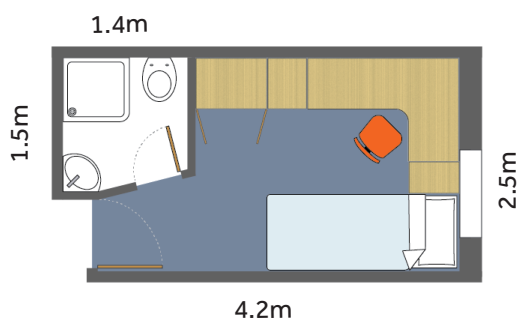

WALKING DISTANCE

15minutes to central Whiteknights Campus.

BED SIZE:

En-suite

Single bed:
3'0" - 6'3"

Premium en-suite

(inc Benyon Farmhouse L2-1)
Small double: 4'0"-6'3"

Premium en-suite (in Benyon Farmhouse)
Double: 4'6" - 6'3"

Each room contains bed, desk, chair, shelves, wardrobe, rubbish bin and underbed storage. En-suite bathrooms have a sink, washbasin and shower in a 'wet room style' and a fixed showerhead.

BENYON HALL IS SELF-CATERED

EXAMPLE EN-SUITE FLOORPLAN

Room measurements are approximate only. This is not the guaranteed size of your room.

EXAMPLE PREMIUM EN-SUITE FLOORPLAN

Room measurements are approximate only. This is not the guaranteed size of your room.