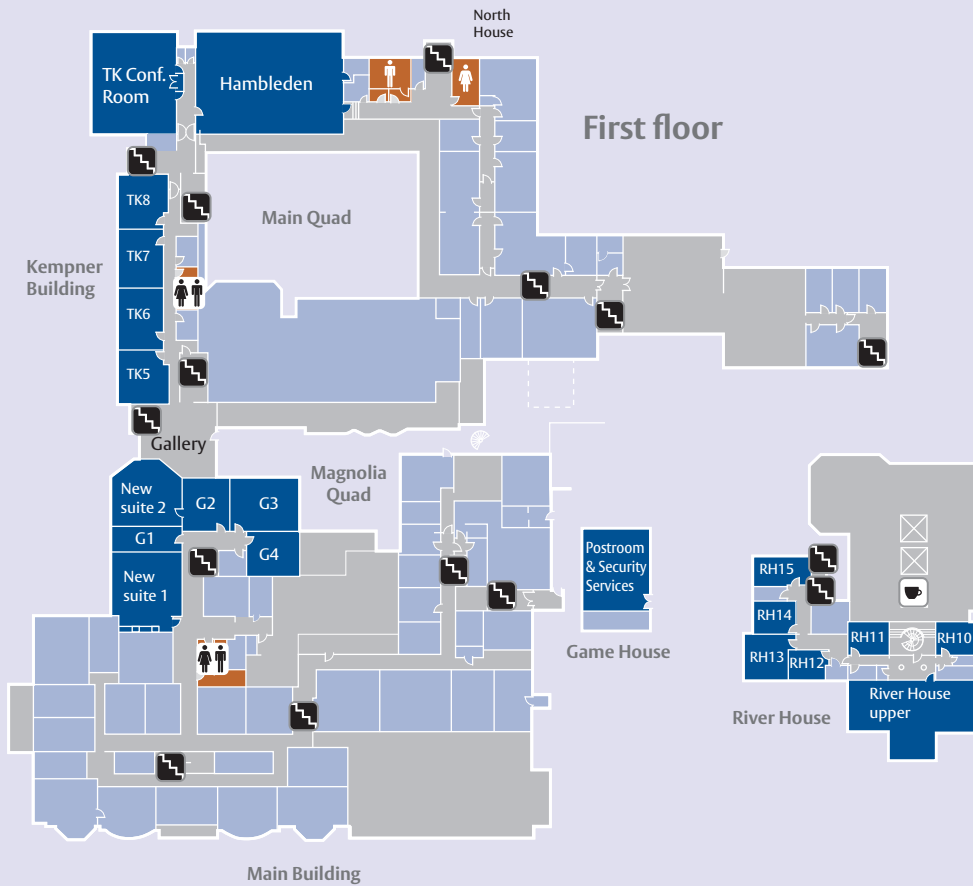

- Public areas (including leisure facilities)
- Conference and meeting rooms
- Offices / rooms / buildings
- Residential buildings
- Foot paths

- Name**
- 1 Blue room
  - 2 John H Dunning Library
  - 3 Garden Hall
  - 4 Garden common Room
  - 5 Bar common room (main bar)
  - 6 Chiltern room
  - 7 Business centre
  - 8 Luggage room
  - 9 Vending machine
  - A Giant chess set
  - B Croquet lawn
  - C Barbecue area

# First and second floor views of main building