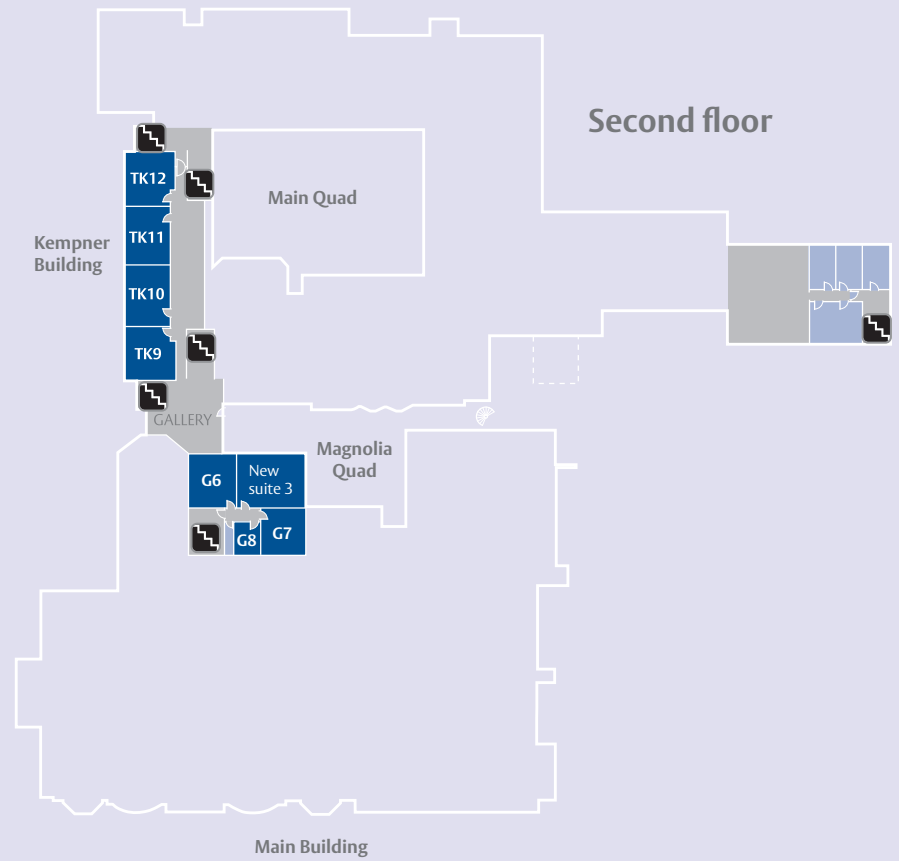

- Public areas (including leisure facilities)
- Conference and meeting rooms
- Offices / rooms / buildings
- Residential buildings
- Foot paths

- Name**
- 1 Blue room
  - 2 John H Dunning Library
  - 3 Garden Hall
  - 4 Garden common Room
  - 5 Bar common room (main bar)
  - 6 Chiltern room
  - 7 Business centre
  - 8 Luggage room
  - 9 Vending machine
  - A Giant chess set
  - B Croquet lawn
  - C Barbecue area

# First and second floor views of main building